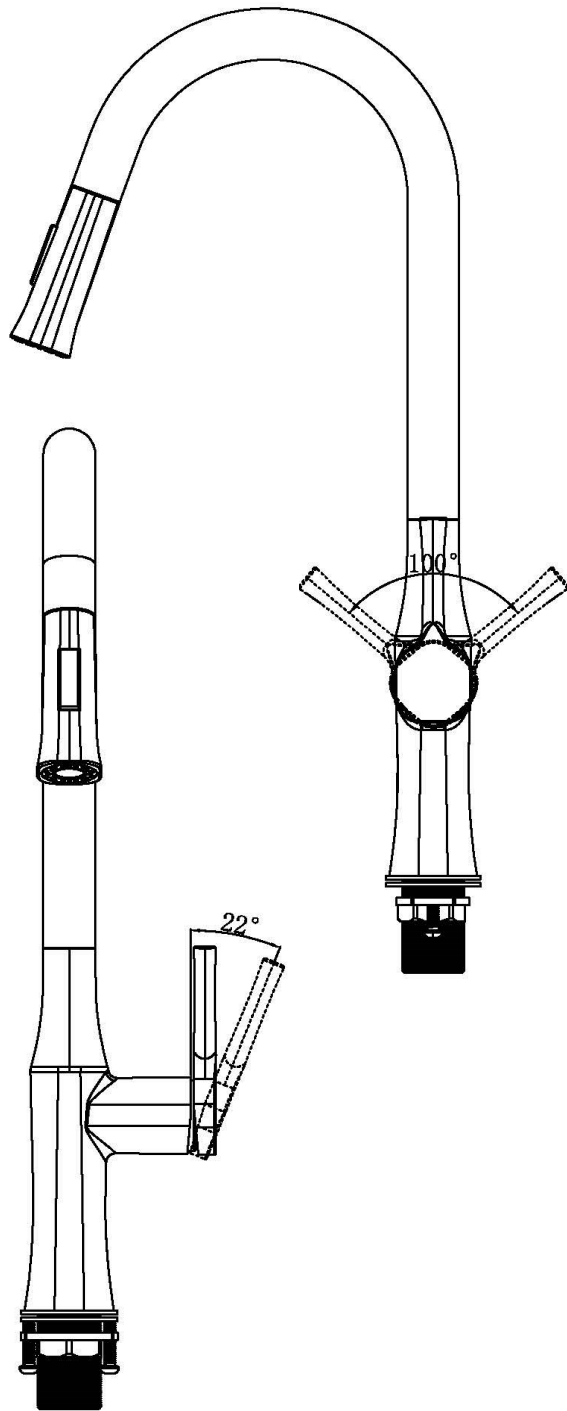

Karran®

INSTALLATION GUIDE

Standerton

Models: KKF140C
 KKF140MB
 KKF140SS

COMPONENT LIST	QTY
1 - Faucet Body	1
2 - Connector	1
3 - Spray Head	1
4 - Weight	1
5 - Rubber Washer	1
6 - Metal Washer	2
7 - Mounting Hardware	1
8 - Screws	2

2

3

6

7

- 1 - Handle
- 2 - Screw
- 3 - Cover
- 4 - Nut
- 5 - Cartridge
- 6 - Faucet Body
- 7 - Connector
- 8 - Spray Head
- 9 - Weight
- 10 - Rubber Washer
- 11 - Metal Washer
- 12 - Mounting Hardware
- 13 - Screws