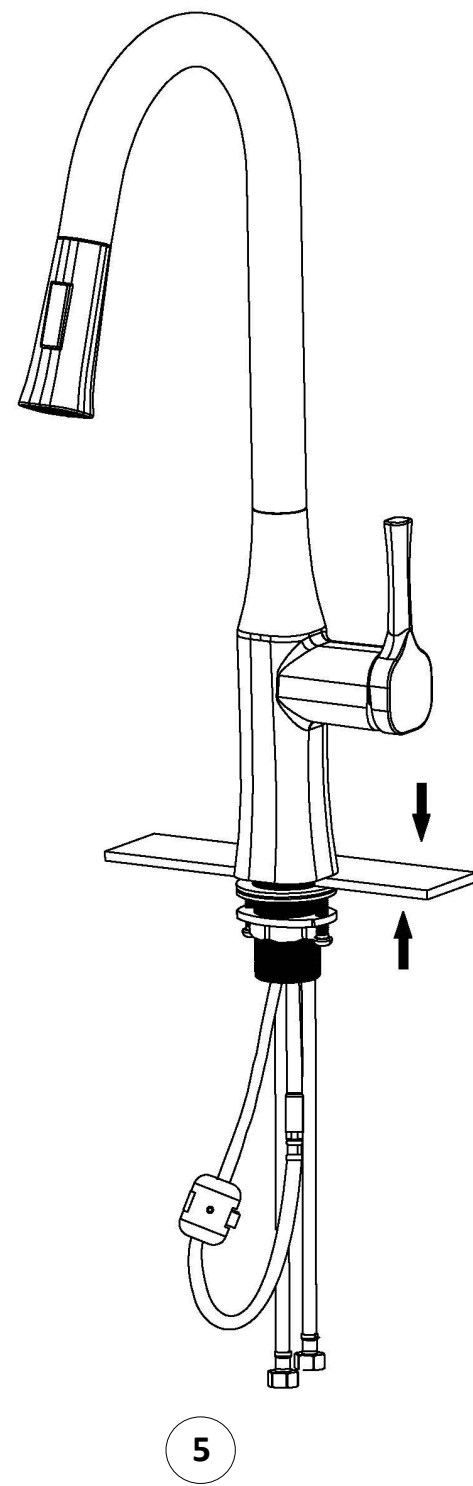

Karran®

INSTALLATION GUIDE

Standerton

Models: KKF140C
 KKF140MB
 KKF140SS

COMPONENT LIST	QTY
1 - Faucet Body	1
2 - Connector	1
3 - Spray Head	1
4 - Weight	1
5 - Rubber Washer	1
6 - Metal Washer	2
7 - Mounting Hardware	1
8 - Screws	2

2

3

6

7

- 1 - Handle
- 2 - Screw
- 3 - Cover
- 4 - Nut
- 5 - Cartridge
- 6 - Faucet Body
- 7 - Connector
- 8 - Spray Head
- 9 - Weight
- 10 - Rubber Washer
- 11 - Metal Washer
- 12 - Mounting Hardware
- 13 - Screws