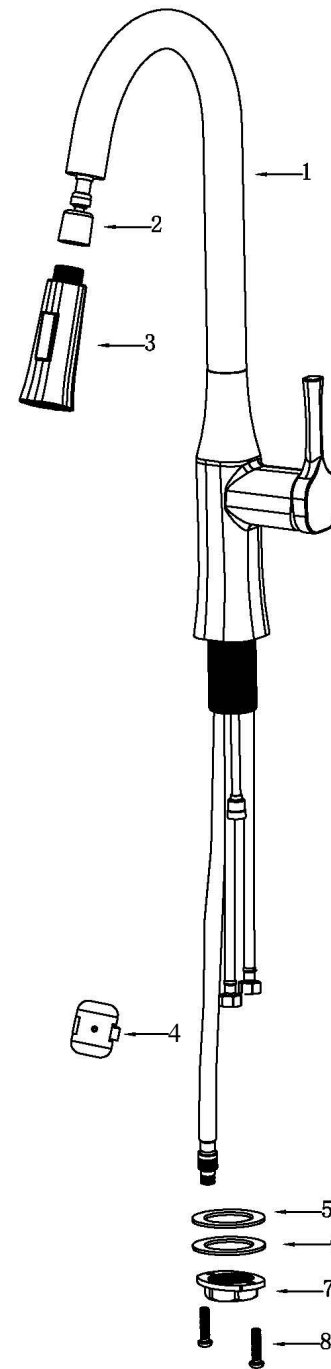

Karran®

INSTALLATION GUIDE

Standerton

Models: KKF140C
 KKF140MB
 KKF140SS

COMPONENT LIST	QTY
1 - Faucet Body	1
2 - Connector	1
3 - Spray Head	1
4 - Weight	1
5 - Rubber Washer	1
6 - Metal Washer	2
7 - Mounting Hardware	1
8 - Screws	2

2

3

6

7

- 1 - Handle
- 2 - Screw
- 3 - Cover
- 4 - Nut
- 5 - Cartridge
- 6 - Faucet Body
- 7 - Connector
- 8 - Spray Head
- 9 - Weight
- 10 - Rubber Washer
- 11 - Metal Washer
- 12 - Mounting Hardware
- 13 - Screws