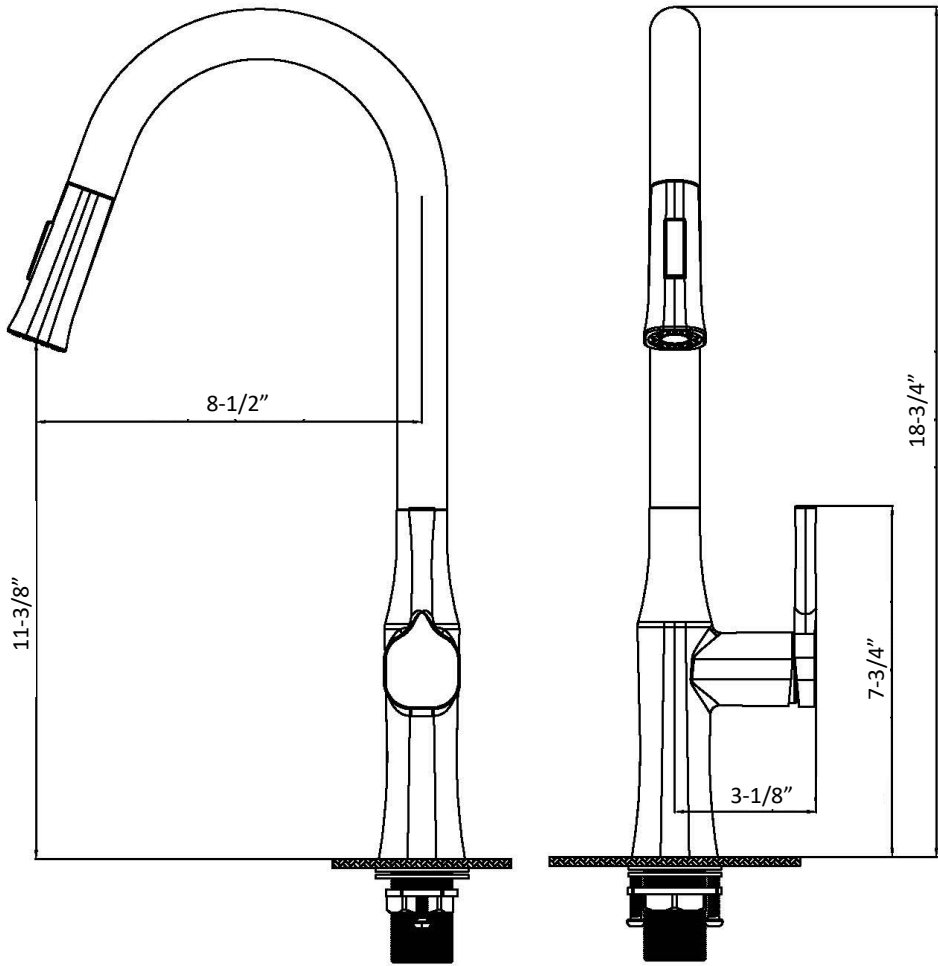

Karran®

INSTALLATION GUIDE

Standerton

Models: KKF140C
 KKF140MB
 KKF140SS

COMPONENT LIST	QTY
1 - Faucet Body	1
2 - Connector	1
3 - Spray Head	1
4 - Weight	1
5 - Rubber Washer	1
6 - Metal Washer	2
7 - Mounting Hardware	1
8 - Screws	2

2

3

6

7

- 1 - Handle
- 2 - Screw
- 3 - Cover
- 4 - Nut
- 5 - Cartridge
- 6 - Faucet Body
- 7 - Connector
- 8 - Spray Head
- 9 - Weight
- 10 - Rubber Washer
- 11 - Metal Washer
- 12 - Mounting Hardware
- 13 - Screws