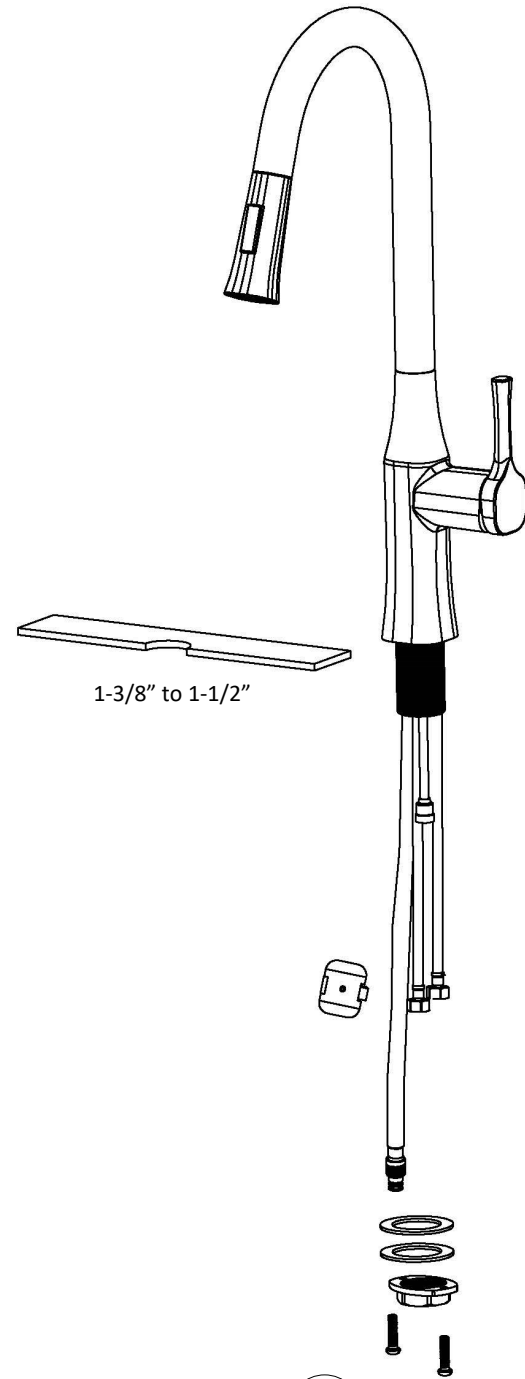

Karran®

INSTALLATION GUIDE

Standerton

Models: KKF140C
 KKF140MB
 KKF140SS

COMPONENT LIST	QTY
1 - Faucet Body	1
2 - Connector	1
3 - Spray Head	1
4 - Weight	1
5 - Rubber Washer	1
6 - Metal Washer	2
7 - Mounting Hardware	1
8 - Screws	2

2

3

6

7

- 1 - Handle
- 2 - Screw
- 3 - Cover
- 4 - Nut
- 5 - Cartridge
- 6 - Faucet Body
- 7 - Connector
- 8 - Spray Head
- 9 - Weight
- 10 - Rubber Washer
- 11 - Metal Washer
- 12 - Mounting Hardware
- 13 - Screws