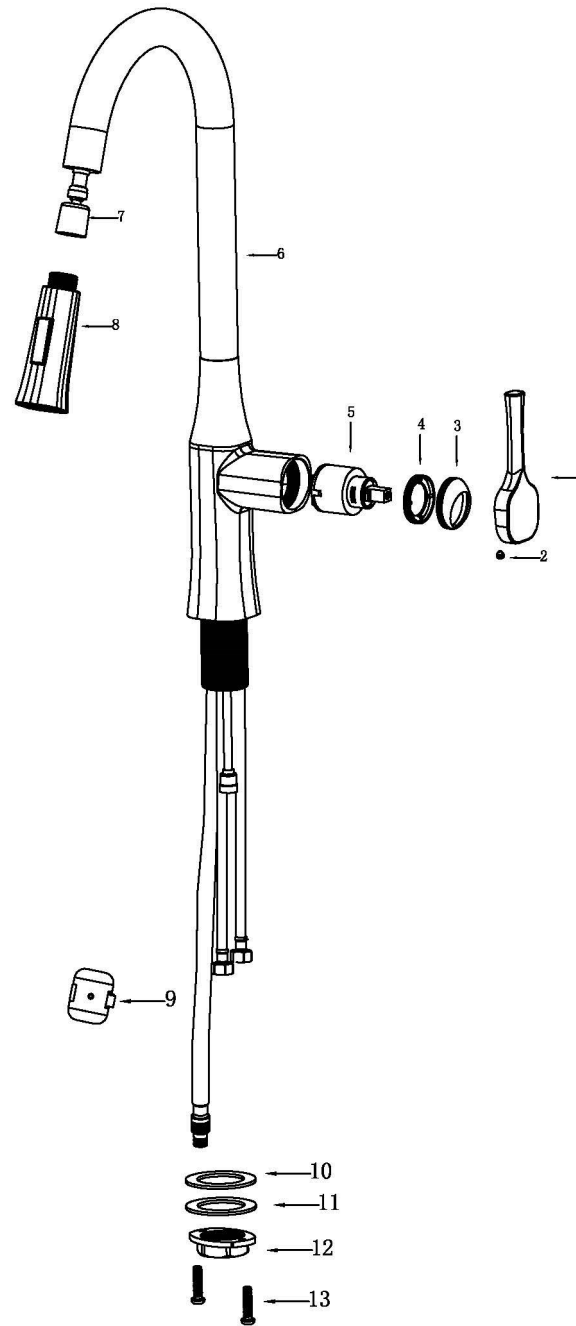

Karran®

INSTALLATION GUIDE

Standerton

Models: KKF140C
 KKF140MB
 KKF140SS

COMPONENT LIST	QTY
1 - Faucet Body	1
2 - Connector	1
3 - Spray Head	1
4 - Weight	1
5 - Rubber Washer	1
6 - Metal Washer	2
7 - Mounting Hardware	1
8 - Screws	2

2

3

6

7

- 1 - Handle
- 2 - Screw
- 3 - Cover
- 4 - Nut
- 5 - Cartridge
- 6 - Faucet Body
- 7 - Connector
- 8 - Spray Head
- 9 - Weight
- 10 - Rubber Washer
- 11 - Metal Washer
- 12 - Mounting Hardware
- 13 - Screws