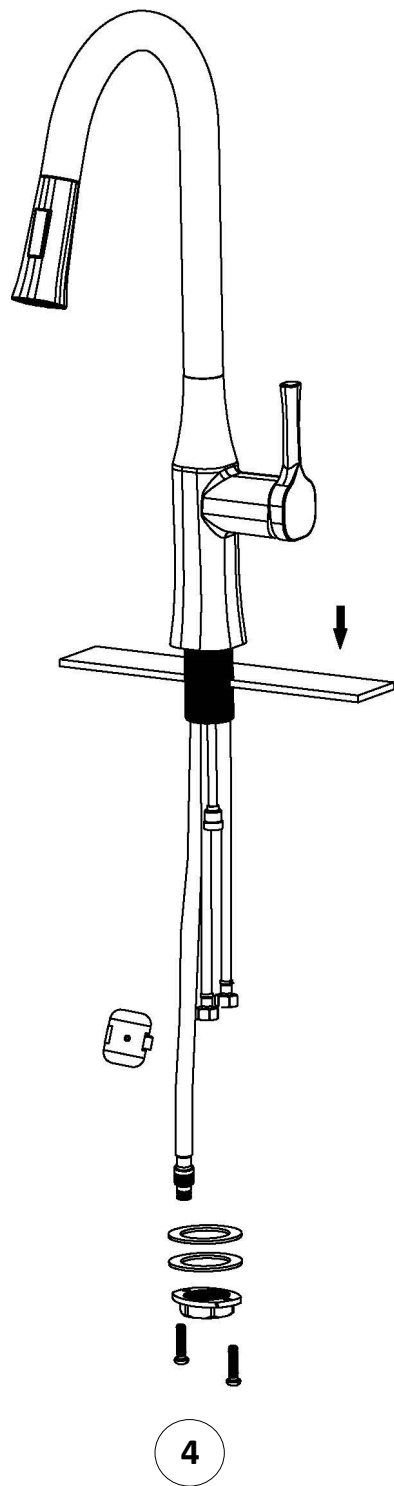

Karran®

INSTALLATION GUIDE

Standerton

Models: KKF140C
 KKF140MB
 KKF140SS

COMPONENT LIST	QTY
1 - Faucet Body	1
2 - Connector	1
3 - Spray Head	1
4 - Weight	1
5 - Rubber Washer	1
6 - Metal Washer	2
7 - Mounting Hardware	1
8 - Screws	2

2

3

6

7

- 1 - Handle
- 2 - Screw
- 3 - Cover
- 4 - Nut
- 5 - Cartridge
- 6 - Faucet Body
- 7 - Connector
- 8 - Spray Head
- 9 - Weight
- 10 - Rubber Washer
- 11 - Metal Washer
- 12 - Mounting Hardware
- 13 - Screws